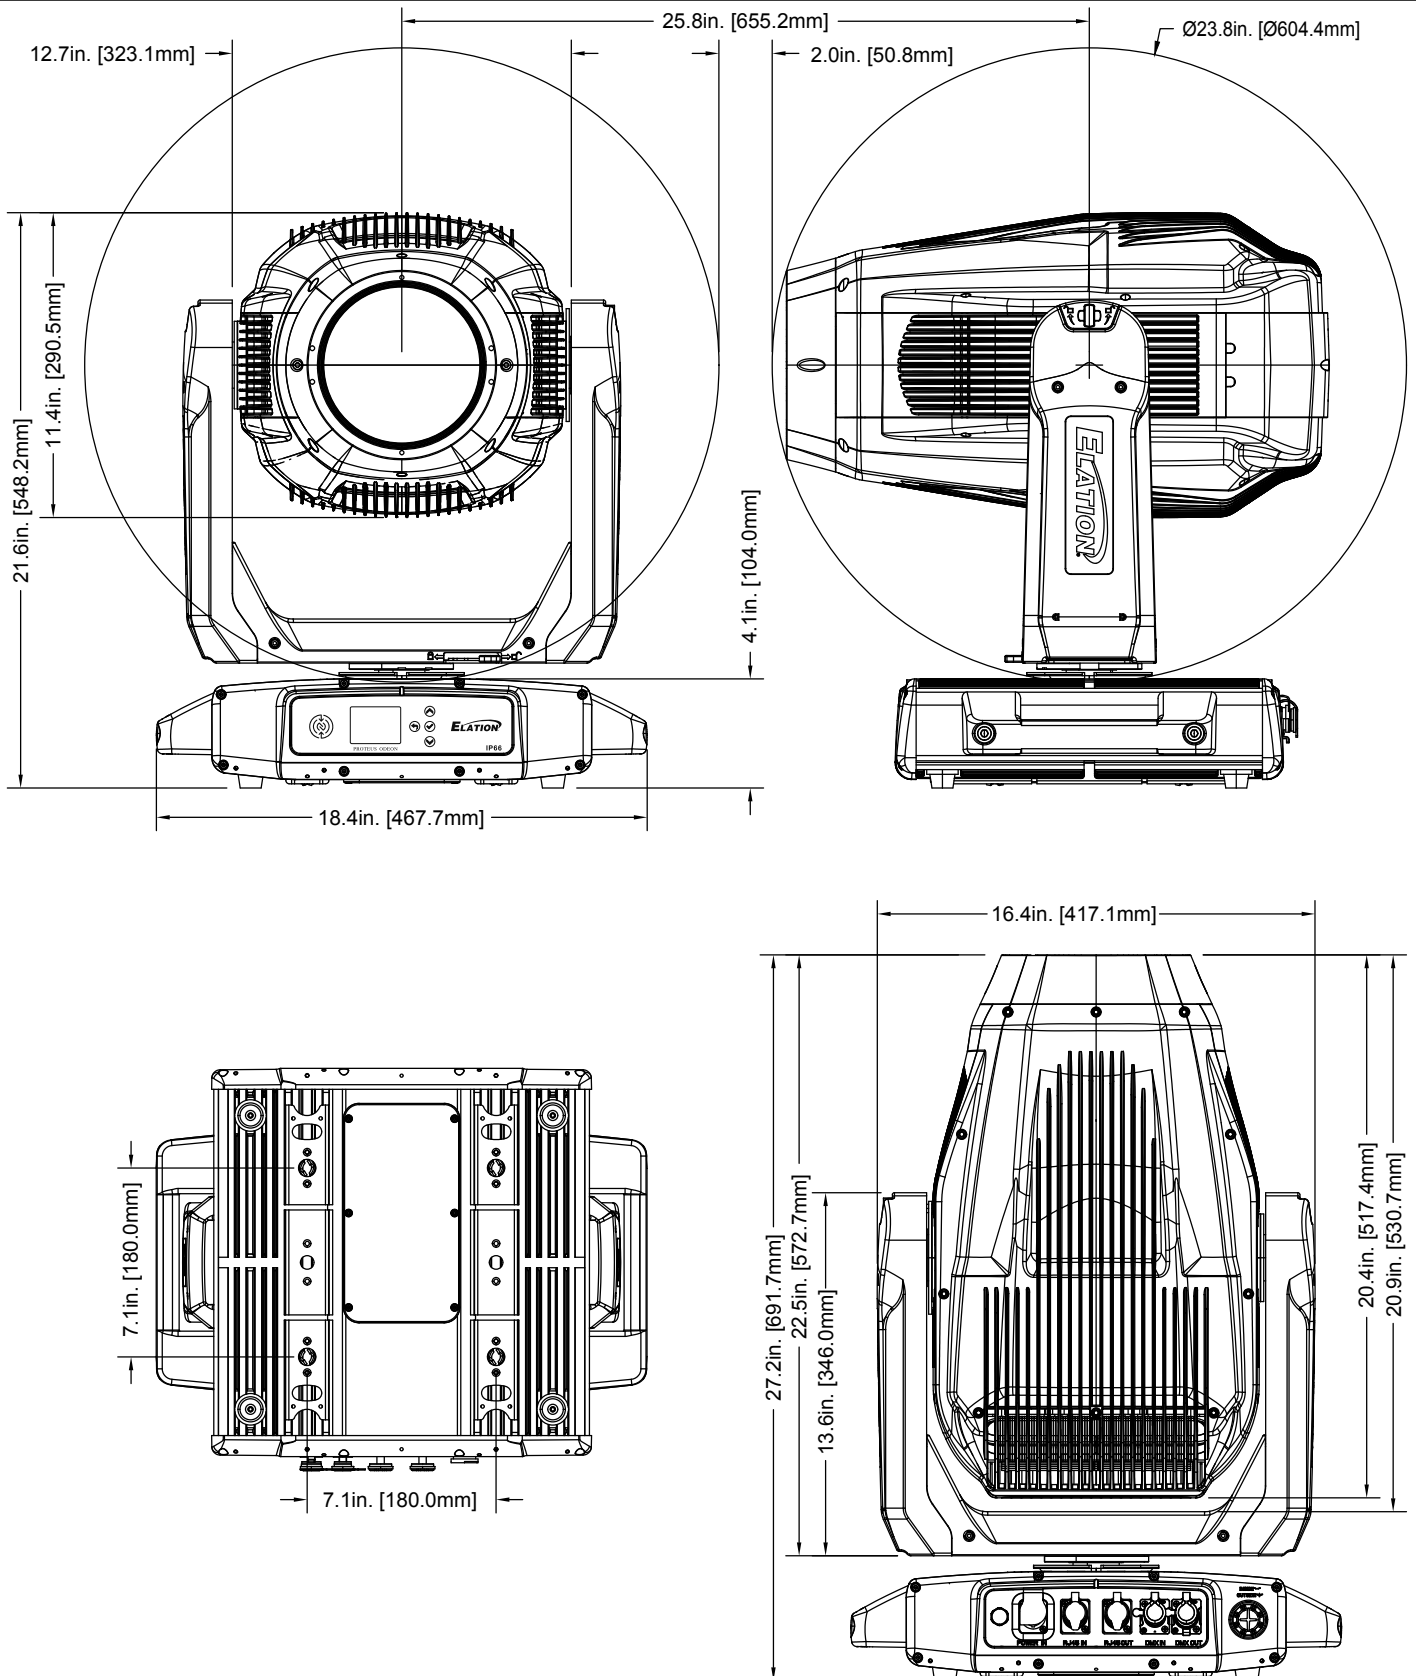

UNIT DIMENSIONS

Specifications are subject to change without notice ©Elation Professional 02/26/2024
Elation Professional USA | 6122 S. Eastern Ave. | Los Angeles, CA. 90040
323-582-3322 | 323-832-9142 fax | www.elationlighting.com | info@elationlighting.com

Elation Professional B.V. | Junostraat 2 | 6468 EW Kerkrade, The Netherlands
+31 45 546 85 66 | +31 45 546 85 96 fax | www.elationlighting.eu | info@elationlighting.eu