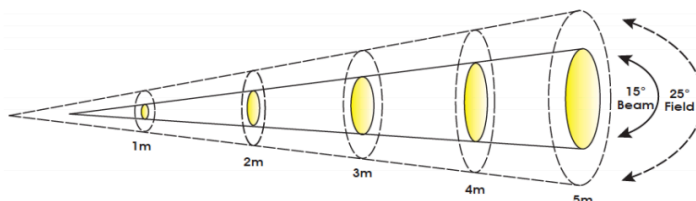

SIZE / WEIGHT

Length: 14.4" (365mm)
 Width: 6.2" (157mm)
 Vertical Height: 14.4" (365mm)
 Weight: 19.2 lbs. (8.7 kg)

ELECTRICAL / THERMAL

AC 110-250V - 50/60Hz
 220W Max Power Consumption
 Multiple Unit Power Linking
 5°F to 113°F (-15°C to 45°C)
 UV Wavelength: 395nm

APPROVALS / RATINGS

CE | cETLus | IP65

PHOTOMETRIC DATA

| Distance | m | | ft | | m | | ft | | m | | ft | |
|--------------------|--------|-------|-------|-----|-------|-----|-------|------|-------|------|----|--|
| | 1 | 3.3 | 2 | 6.6 | 3 | 9.8 | 4 | 13.1 | 5 | 16.4 | | |
| 15° Beam Diameter | 0.4 | 1.3 | 0.64 | 2.1 | 0.85 | 2.8 | 1.05 | 3.4 | 1.32 | 4.3 | | |
| 25° Field Diameter | 0.45 | 1.5 | 0.88 | 2.9 | 1.33 | 4.4 | 1.77 | 5.8 | 2.21 | 7.3 | | |
| | lux | fc | lux | fc | lux | fc | lux | fc | lux | fc | | |
| RED LEDs | 4,750 | 441 | 1,308 | 122 | 430 | 40 | 315 | 29 | 199 | 18 | | |
| GREEN LEDs | 8,400 | 780 | 2,170 | 202 | 1,000 | 93 | 554 | 51 | 360 | 33 | | |
| BLUE LEDs | 9,520 | 884 | 2,490 | 231 | 1,185 | 110 | 662 | 61 | 425 | 39 | | |
| WHITE LEDs | 10,860 | 1,009 | 2,930 | 272 | 1,363 | 127 | 753 | 70 | 491 | 46 | | |
| AMBER LEDs | 3,130 | 291 | 823 | 76 | 351 | 33 | 197 | 18 | 127 | 12 | | |
| UV LEDs | 1,920 | 178 | 510 | 47 | 240 | 22 | 131 | 12 | 85 | 8 | | |
| FULL ON | 24,500 | 2,276 | 8,500 | 790 | 3,950 | 367 | 2,150 | 200 | 1,350 | 125 | | |