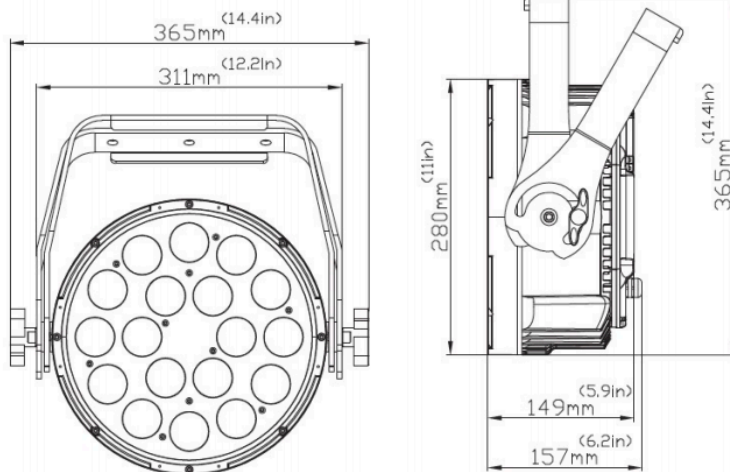

SIZE / WEIGHT

Length: 14.4" (365mm)
 Width: 6.2" (157mm)
 Vertical Height: 14.4" (365mm)
 Weight: 19.2 lbs. (8.7 kg)

ELECTRICAL / THERMAL

AC 110-250V - 50/60Hz
 220W Max Power Consumption
 Multiple Unit Power Linking
 5°F to 113°F (-15°C to 45°C)
 UV Wavelength: 395nm

DIMENSIONAL DRAWINGS

*DRAWINGS NOT TO SCALE

ORDERING INFORMATION

| SIX076 | Sixpar 300WMG |
|----------------------|--|
| SIXPAR/2MDLC/WH | 3.3 ft. (1m) White IP Data Link Cable |
| SIXPAR/2MPLC/WH | 3.3 ft. (1m) White IP Power Link Cable |
| SIXPAR/2MDLC/WH | 6.6 ft. (2m) White IP Data Link Cable |
| SIXPAR/2MDLC/WH | 6.6 ft. (2m) White IP Power Link Cable |
| SIXPAR/5MDLC/WH | 16.4 ft. (5m) White IP Data Link Cable |
| SIXPAR/5MPLC/WH | 16.4 ft. (5m) White IP Power Link Cable |
| SIXPAR/10MDLC/WH | 32.8 ft. (10m) White IP Data Link Cable |
| SIXPAR/10MPLC/WH | 32.8 ft. (10m) White IP Power Link Cable |
| SIXPAR/20MDLC/WH | 65.6 ft. (20m) White IP Data Link Cable |
| SIXPAR/20MPLC/WH | 65.6 ft. (20m) White IP Power Link Cable |
| SIXPAR/DIAC/WH | White Data IN IP Adapter Cable |
| SIXPAR/DOAC/WH | White Data OUT IP Adapter Cable |
| SIXPAR/PIAC/WH | White Power IN IP Adapter Cable |
| SIXPAR/POAC/WH | White Power OUT IP Adapter Cable |
| SIXPAR/TERMINATOR/WH | White DMX Terminator End Cap |