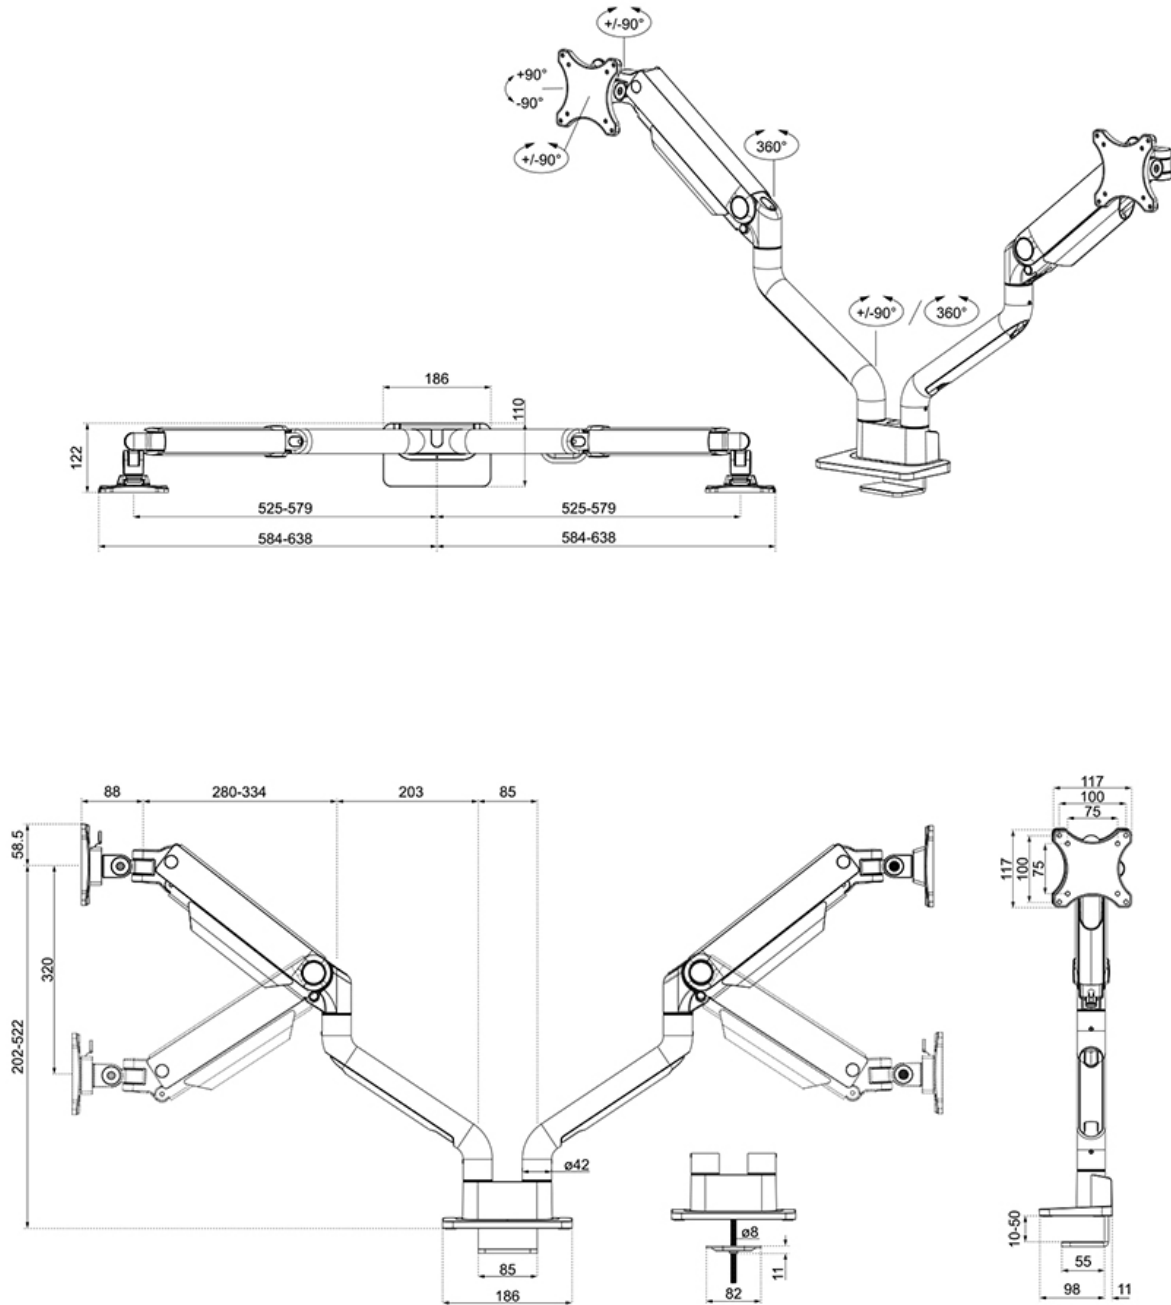

DS70S-950WH2

NEOMOUNTS DESK MONITOR ARM

Neomounts