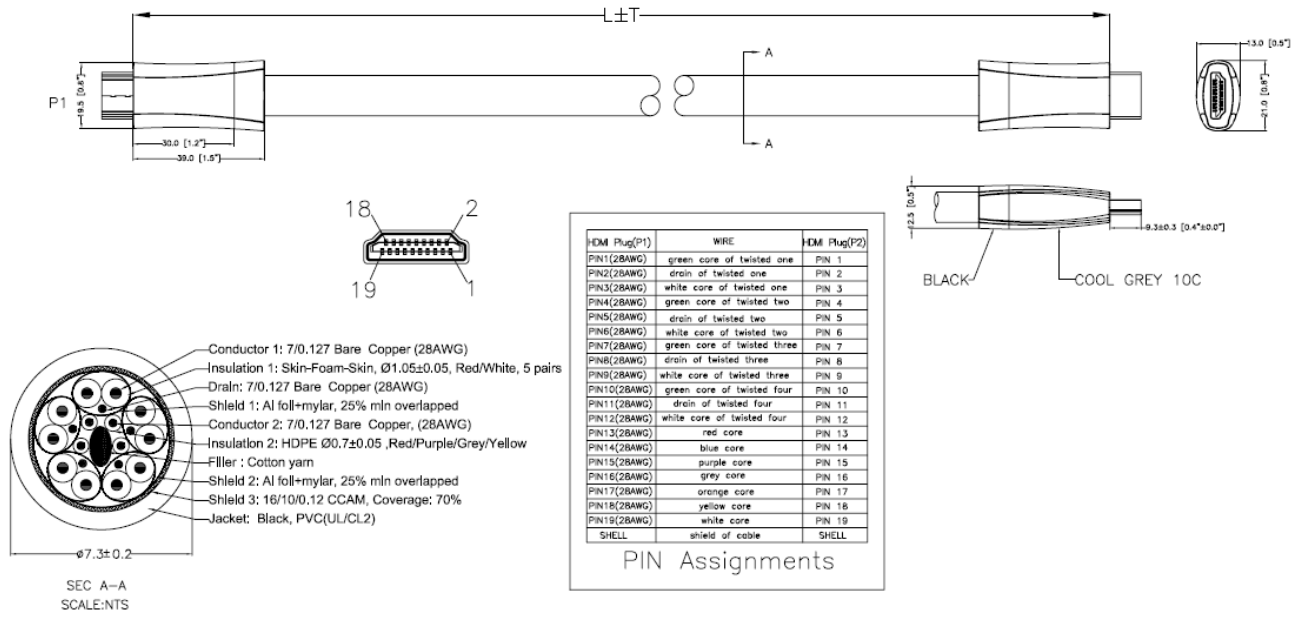

Specifications: C2G Select HDMI Cable

Part Number	Description	Weight (lbs)
42519	.5m Select High Speed HDMI Video Cable with Ethernet	0.128
42520	1m Select High Speed HDMI Video Cable with Ethernet	0.198
42521	1.5m Select High Speed HDMI Video Cable with Ethernet	0.258
42522	2m Select High Speed HDMI Video Cable with Ethernet	0.334
42523	3m Select High Speed HDMI Video Cable with Ethernet	0.462
50624	1.5ft Select High Speed HDMI Video Cable with Ethernet	0.124
50625	3ft Select High Speed HDMI Video Cable with Ethernet	0.188
50626	5ft Select High Speed HDMI Video Cable with Ethernet	0.276
50627	6ft Select High Speed HDMI Video Cable with Ethernet	0.313
50628	10ft Select High Speed HDMI Video Cable with Ethernet	0.484
50629	12ft Select High Speed HDMI Video Cable with Ethernet	0.569