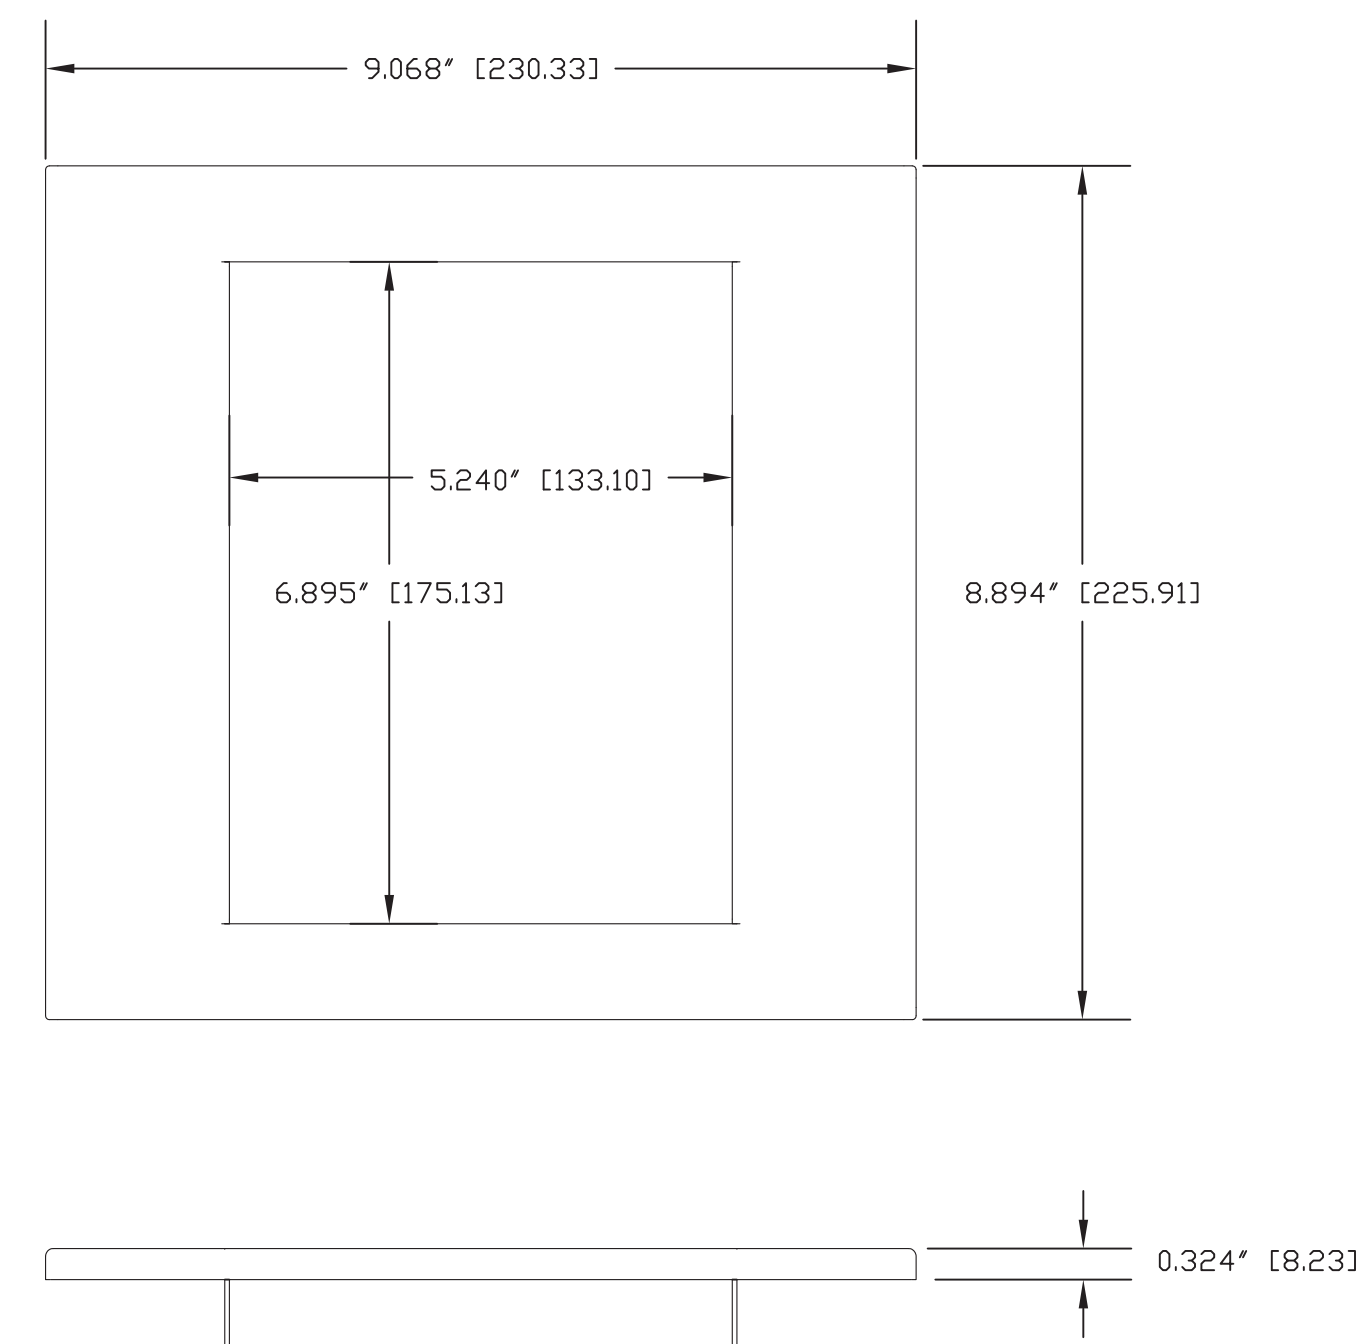

CAMERA BOX BOTTOM VIEW

FACE FRAME SIDE VIEW

FACE FRAME FRONT VIEW

FACE FRAME TOP VIEW

<b>vaddio</b>		GENERAL NOTES: DIMENSIONS ARE IN INCHES (mm) UNLESS OTHERWISE NOTED. DO NOT DISTRIBUTE WITHOUT EXPRESS WRITTEN PERMISSION OF VADDIO. DUE TO OUR CONTINUING EFFORTS TO ENHANCE OUR PRODUCTS, WE RESERVE THE RIGHT TO CHANGE SPECIFICATIONS WITHOUT PRIOR NOTICE OR OBLIGATION.	
IN-Wall Mount for ZoomSHOT, WideSHOT and EVI-D70			
Vaddio PART NUMBER 999-2225-012 (BOX, FRAME & PLATFORM)			
DRAWN RAR/WLF	CHECKED	APPROVED RAR	DATE 5/21/2009
THIS DRAWING, INCLUDING ALL SUBJECT MATTERS INDICATED THEREIN OR DERIVED THEREFROM, COMPRISES PROPRIETARY INFORMATION AND IS THE EXPRESS PROPERTY OF VADDIO. All Rights Reserved - Copyright 2009			
MATERIALS CRS 18 GAUGE (BOX & FRAME) & 12 GAUGE (PLATFORM)	SCALE 1:2	DRAWING No. 2225-012	REV REV B
FINISH WHITE POWDERCOAT 20% GLOSS Vaddio 806-503	SIZE D		