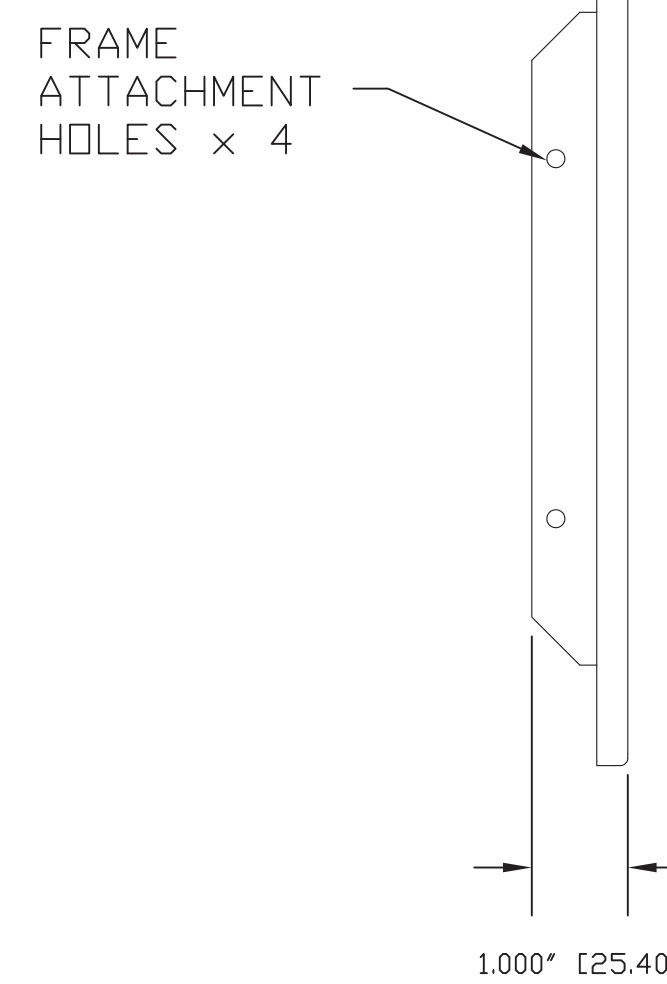

CAMERA BOX BOTTOM VIEW

FACE FRAME SIDE VIEW

FACE FRAME FRONT VIEW

FACE FRAME TOP VIEW

<b>vaddio</b>		GENERAL NOTES: DIMENSIONS ARE IN INCHES (mm) UNLESS OTHERWISE NOTED. DO NOT DISTRIBUTE WITHOUT EXPRESS WRITTEN PERMISSION OF VADDIO. DUE TO OUR CONTINUING EFFORTS TO ENHANCE OUR PRODUCTS, WE RESERVE THE RIGHT TO CHANGE SPECIFICATIONS WITHOUT PRIOR NOTICE OR OBLIGATION.	
IN-Wall Mount for ZoomSHOT, WideSHOT and EVI-D70			
Vaddio PART NUMBER 999-2225-012 (BOX, FRAME & PLATFORM)			
DRAWN RAR/WLF	CHECKED	APPROVED RAR	DATE 5/21/2009
THIS DRAWING, INCLUDING ALL SUBJECT MATTERS INDICATED THEREIN OR DERIVED THEREFROM, COMPRISES PROPRIETARY INFORMATION AND IS THE EXPRESS PROPERTY OF VADDIO. All Rights Reserved - Copyright 2009			
MATERIALS CRS 18 GAUGE (BOX & FRAME) & 12 GAUGE (PLATFORM)	SCALE 1:2	DRAWING No. 2225-012	REV REV B
FINISH WHITE POWDERCOAT 20% GLOSS Vaddio 806-503	SIZE D		