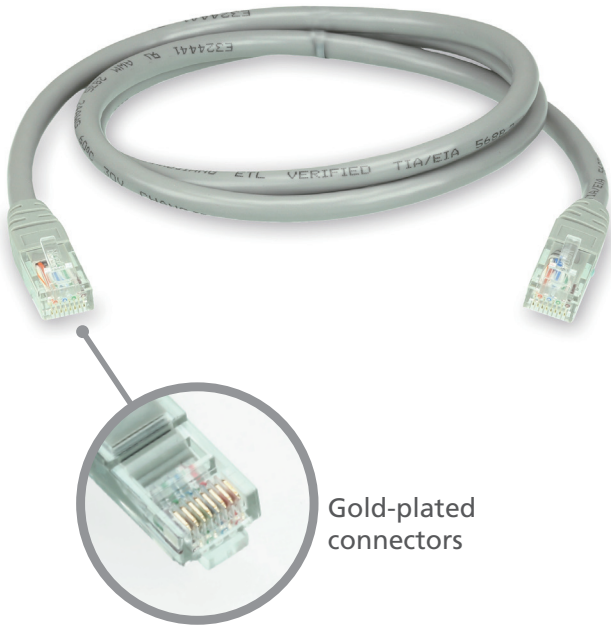

# Cat 6 Extension Cable

( 1, 2, 3, 5, 10, 15, 20 m )

- ATEN Cat 6 Extension Cable with gold-plated RJ-45 connectors provides superior transmission of data. Our unshielded twisted pair design offers thin, flexible, and reliable connectivity in lengths of 1 to 20 meters.

## Features

- Unshielded twisted pair design provides thin, flexible, and reliable connectivity
- Gold-plated connectors ensure high quality and reliable transmissions along with improved corrosion-resistance
- Available in lengths from 1 to 20 m
- 24 AWG Conductor for high-speed network connections
- Ideal for ATEN extender solutions

### Physical Properties

Cable Length	1 m, 2 m, 3 m, 5 m, 10 m, 15 m, 20 m
Cable Color	Grey
Cable Outer Dimension	6.3 + - 0.2 mm
Conductor Gauge	24 AWG
Conductor Material	Copper Clad Aluminum
Connector Plating	Copper Alloy Plated with Gold
Connector Type	RJ-45 Male to Male
Cable Jacket Type	PVC
Wiring Standard	TIA / EIA 568B.2