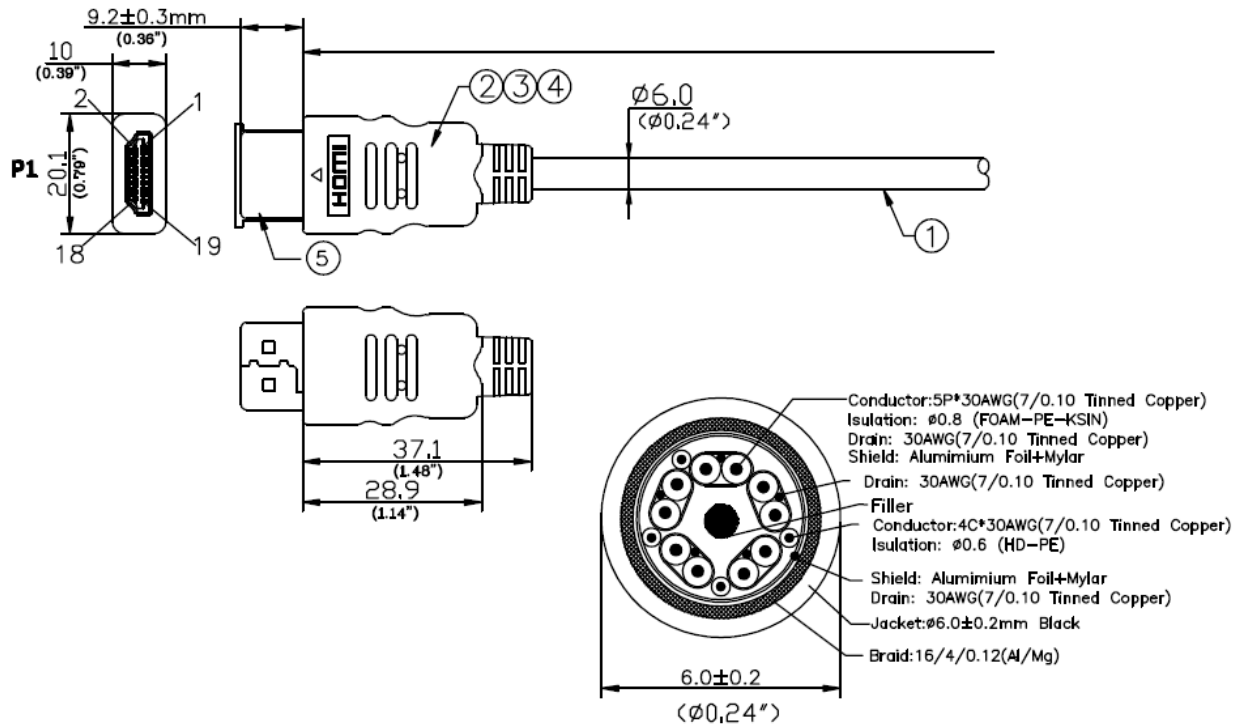

Specifications: C2G High-Speed HDMI® Cable with Ethernet

Part Number	Description	Weight (lbs)
42500	.5m C2G High Speed HDMI® Cable with Ethernet	0.100
40303	1m C2G High Speed HDMI® Cable with Ethernet	0.128
42502	1.5m C2G High Speed HDMI® Cable with Ethernet	0.184
40304	2m C2G High Speed HDMI® Cable with Ethernet	0.240
40305	3m C2G High Speed HDMI® Cable with Ethernet	0.301
40306	1m C2G High Speed with Ethernet HDMI® Mini Cable	0.160
40307	2m C2G High Speed with Ethernet HDMI® Mini Cable	0.200
40308	3m C2G High Speed with Ethernet HDMI® Mini Cable	0.250
56781	1ft C2G High Speed HDMI Cable with Ethernet	
56782	3ft C2G High Speed HDMI® Cable with Ethernet	
56783	6ft C2G High Speed HDMI® Cable with Ethernet	
56784	10ft C2G High Speed HDMI® Cable with Ethernet