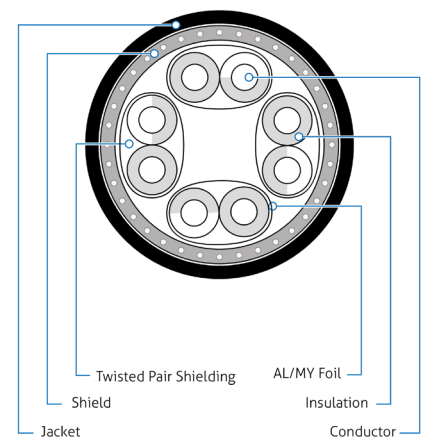

Features

- Cat.6A with up to 500MHz for 10GBase-T Ethernet and HDBaseT
- Gold plated precision contacts, S/FTP shielding
- RJ45 male to RJ45 male
- High purity copper strands, AWG27, 5.8mm outer diameter
- Halogen-free (LSZH) jacket, low smoke emissions in case of fire

Connections

Connector Material	Transparent Plastic, Nickel-plated Shell
Contact Material	Gold Plated
Connector 1	RJ45
Dimensions Connector 1	14.4 x 11.8 x 41.00 mm
Connector 2	RJ45
Dimensions Connector 2	14.4 x 11.8 x 41.00 mm

Cable

Type	Round Cable with Stranded Copper Conductors
Construction	4x Twisted Pair - 7/0.135 BC
Shielding	S/FTP
Jacket Outer Material	LSZH
Cable Outer Diameter	5.8mm
AWG	AWG27
Sheath Printing	Compliance and Cat. Standards

Signal Transmission

Transmission Modes	Ethernet, HDBaseT, AVoIP etc.
Standard	Cat.6A
Bandwidth	10Gbps / 500MHz

General

Transmission Distance	Up to 20m
Colour	Black, Gray, White, Blue, Red
Packaging	Polybag
Certification	CE, FCC, ROHS, UL13
Compliance	ISO/IEC 11801 and TIA/EIA 568B