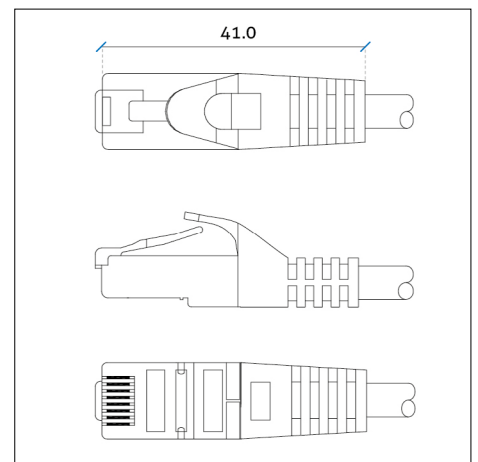

Features

- Cat.6A with up to 500MHz for 10GBase-T Ethernet and HDBaseT
- Gold plated precision contacts, S/FTP shielding
- RJ45 male to RJ45 male
- High purity copper strands, AWG27, 5.8mm outer diameter
- Halogen-free (LSZH) jacket, low smoke emissions in case of fire

Connections

Connector Material	Transparent Plastic, Nickel-plated Shell
Contact Material	Gold Plated
Connector 1	RJ45
Dimensions Connector 1	14.4 x 11.8 x 41.00 mm
Connector 2	RJ45
Dimensions Connector 2	14.4 x 11.8 x 41.00 mm

Cable

Type	Round Cable with Stranded Copper Conductors
Construction	4x Twisted Pair - 7/0.135 BC
Shielding	S/FTP
Jacket Outer Material	LSZH
Cable Outer Diameter	5.8mm
AWG	AWG27
Sheath Printing	Compliance and Cat. Standards

Signal Transmission

Transmission Modes	Ethernet, HDBaseT, AVoIP etc.
Standard	Cat.6A
Bandwidth	10Gbps / 500MHz

General

Transmission Distance	Up to 20m
Colour	Black, Gray, White, Blue, Red
Packaging	Polybag
Certification	CE, FCC, ROHS, UL13
Compliance	ISO/IEC 11801 and TIA/EIA 568B